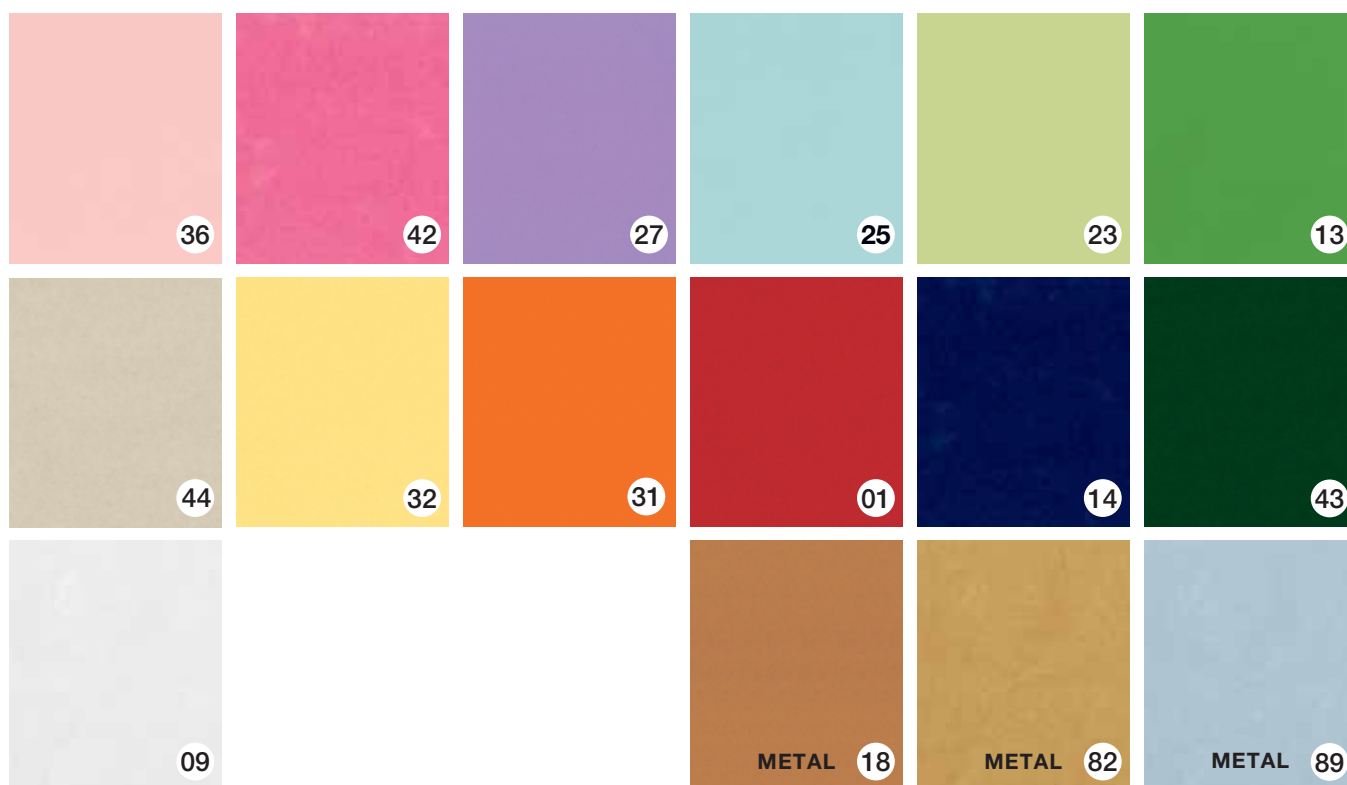

IRIS base 2102/--

CARTA MILLERIGHE BIANCA - WHITE KRAFT PAPER