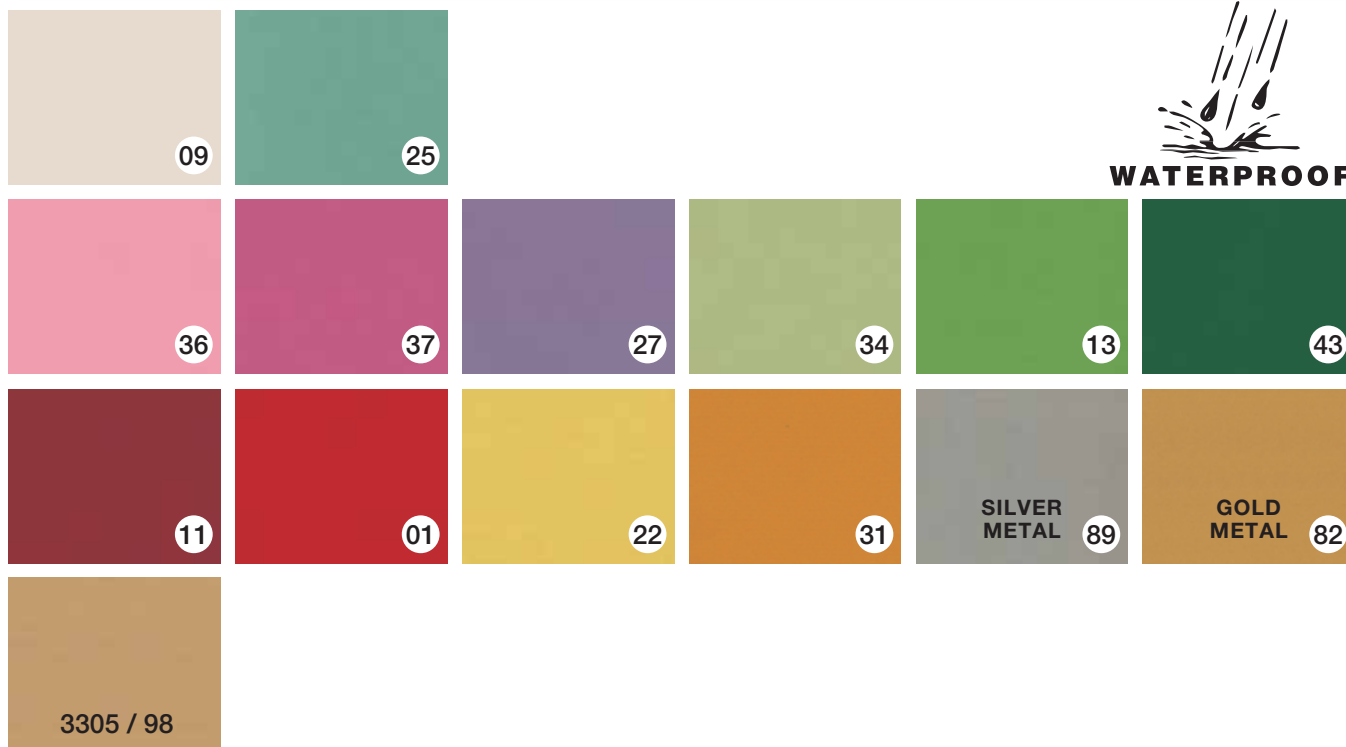

The mark of responsible forestry

ROTOLO

Cod.	mm	m	Um	Pz	Box
33 05 30 2 05 --	30	50	PZ	1	22
33 05 48 2 05 --	48	50	PZ	1	28