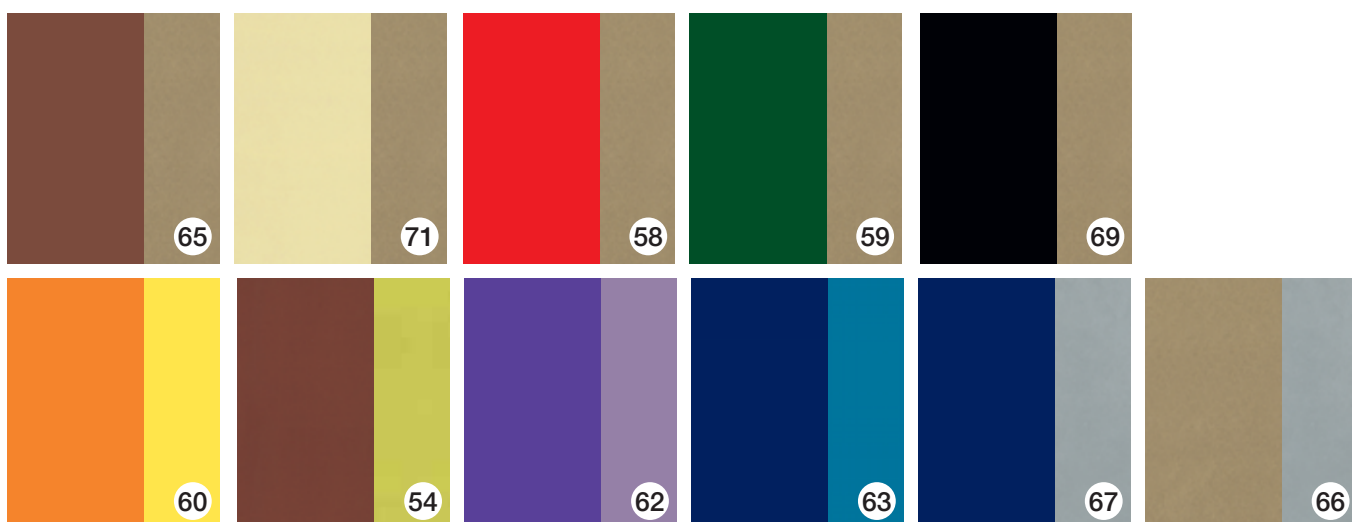

SILKYPAPER base 2006/--

CARTA PATINATA SILKY METAL - COATED SILKY METAL PAPER

NUOVI COLORI 2024 New colours

COLOUR GLOSSY base 3001/--

CARTA PATINATA ACCOPPIATA LUCIDA - LAMINATED GLOSSY PAPER

FLUO COLOURS base 3004/--