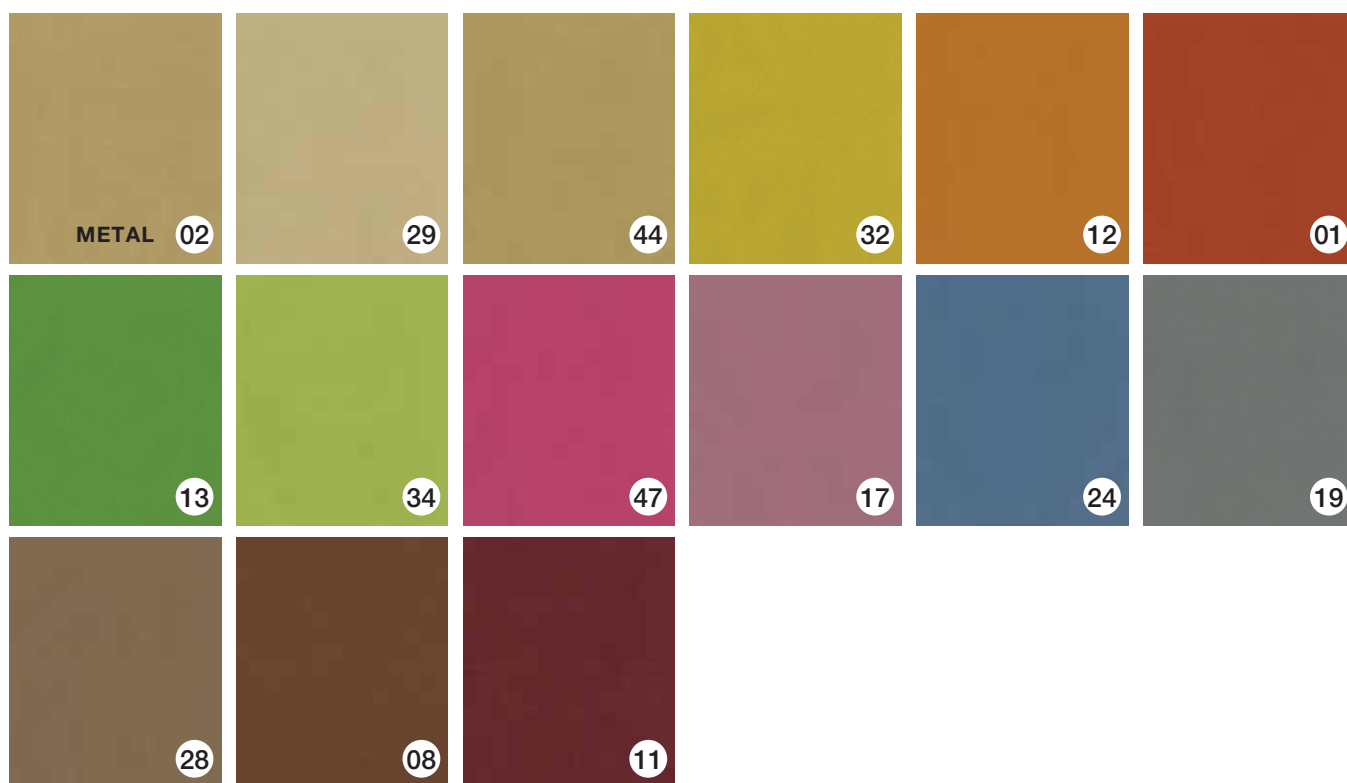

VINTAGE base 2201/--

CARTA RICICLATA GREZZA - COARSE RECYCLED PAPER