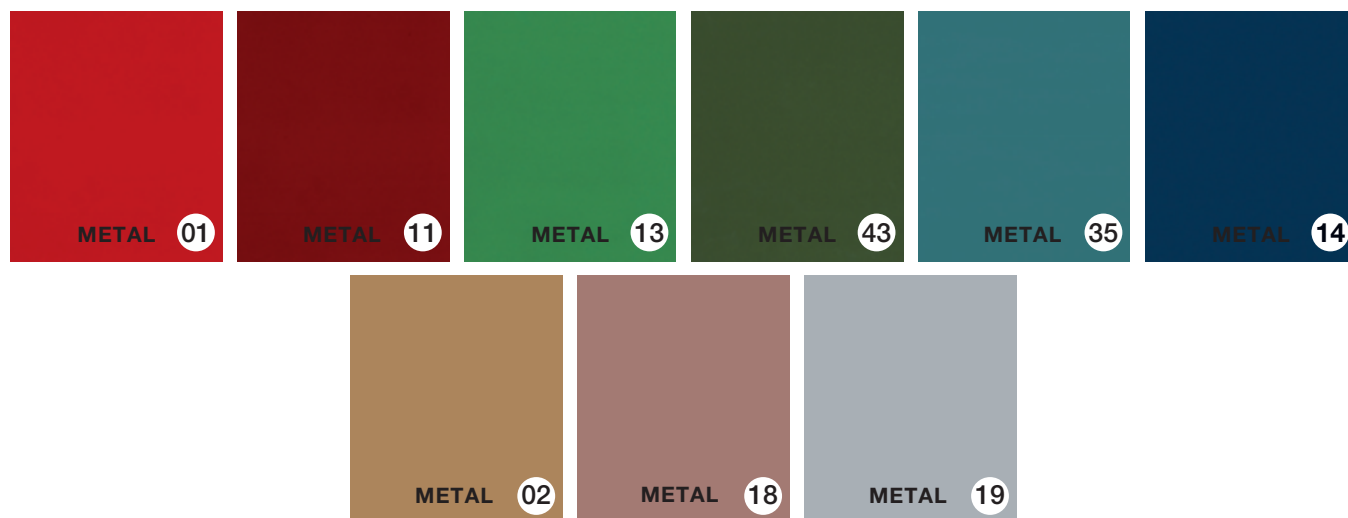

SILKYPAPER base 2006/--

CARTA PATINATA SILKY METAL - COATED SILKY METAL PAPER

NUOVI COLORI 2024 New colours

COLOUR GLOSSY base 3001/--

CARTA PATINATA ACCOPPIATA LUCIDA - LAMINATED GLOSSY PAPER

FLUO COLOURS base 3004/--