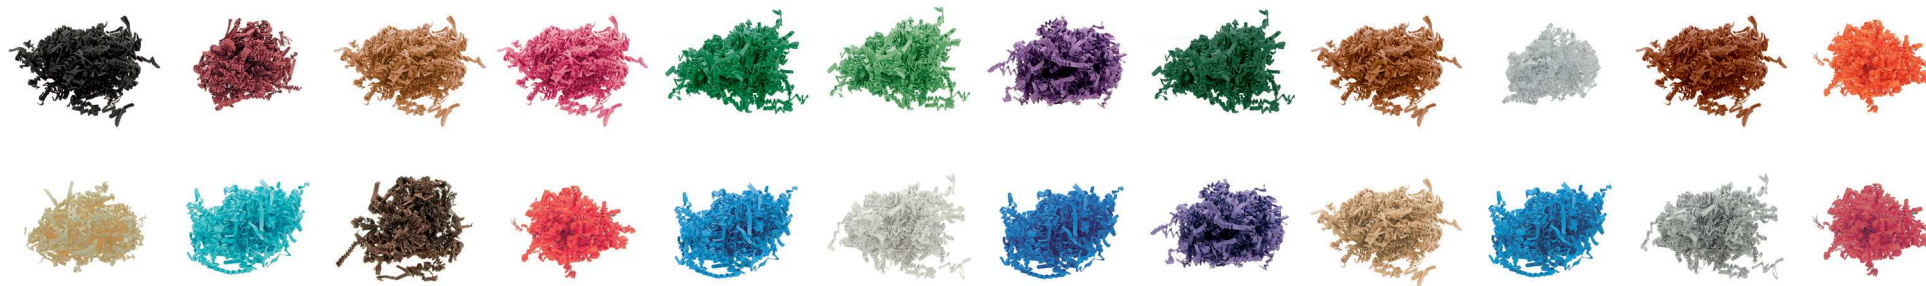

#MAINETTI BOXES
PAPER FILLER
/ RIEMPITIVO IN
CARTA

PAPER FILLER

BLACK	087202
BURGUNDY	087257
NATURAL KRAFT	087158
FUCSIA	087271
GREEN	087356
APPLE GREEN	087332
VIOLET	087318
FOREST GREEN	087370

Kg/box 2,5

PAPER FILLER

COGNAC	087172
WHITE	085833
BROWN	087165
ORANGE	087196
CREAM	087110
TURQUOISE	087394
CHOCOLATE	087141
BRIGHT RED	087219

Kg/box 2,5

PAPER FILLER

COBALT	085802
IVORY	085796
BLUE	087127
LILA	087295
VANILLA	087134
NEEVY	085840
GREY	087189
DEEP RED	087233

Kg/box 2,5